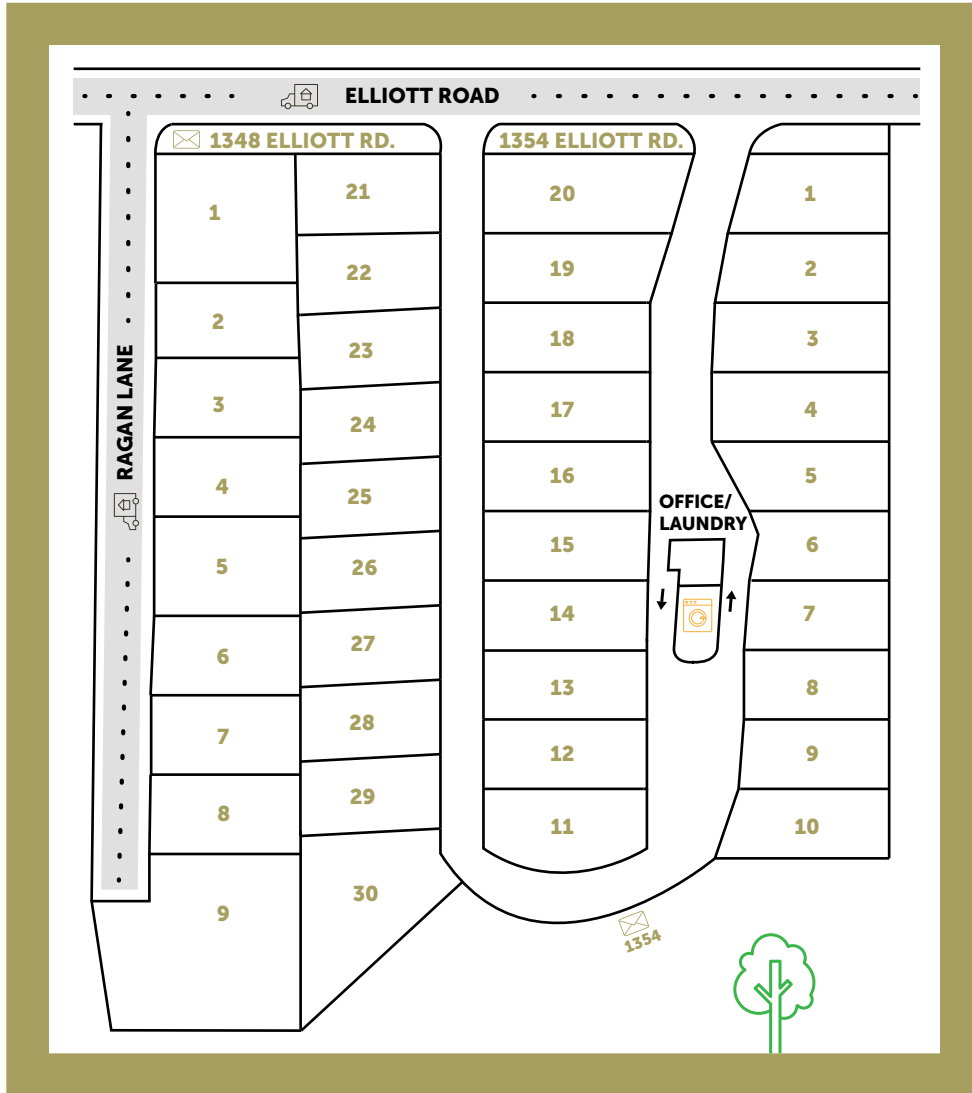

PARADISE MOBILE ESTATES

AN ALL-AGE PRIVATE COMMUNITY

1354 ELLIOTT ROAD PARADISE, CA 95969

FIND YOUR HOME TODAY

ParadiseMobileEstates.com

ELLIOTT ROAD

RAGAN LANE

1348 ELLIOTT RD.

1	21
	22
2	23
	24
3	25
	26
4	27
	28
5	29
	30
6	
7	
8	
9	

1354 ELLIOTT RD.

20
19
18
17
16
15
14
13
12
11

OFFICE/
LAUNDRY

1
2
3
4
5
6
7
8
9
10

1354