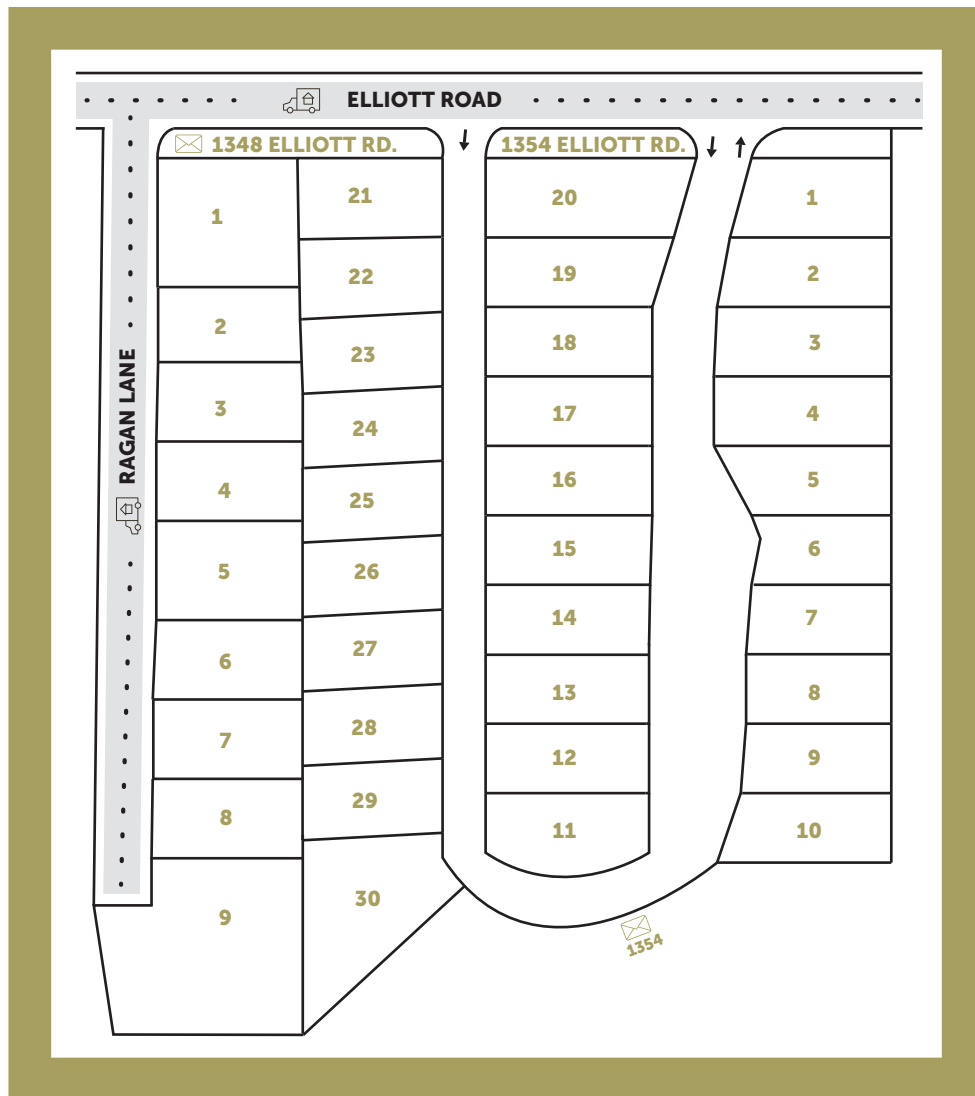

PARADISE

ESTATES

1354 Elliott Road • Paradise, California 95969

FIND YOUR HOME TODAY
ParadiseMobileEstates.com